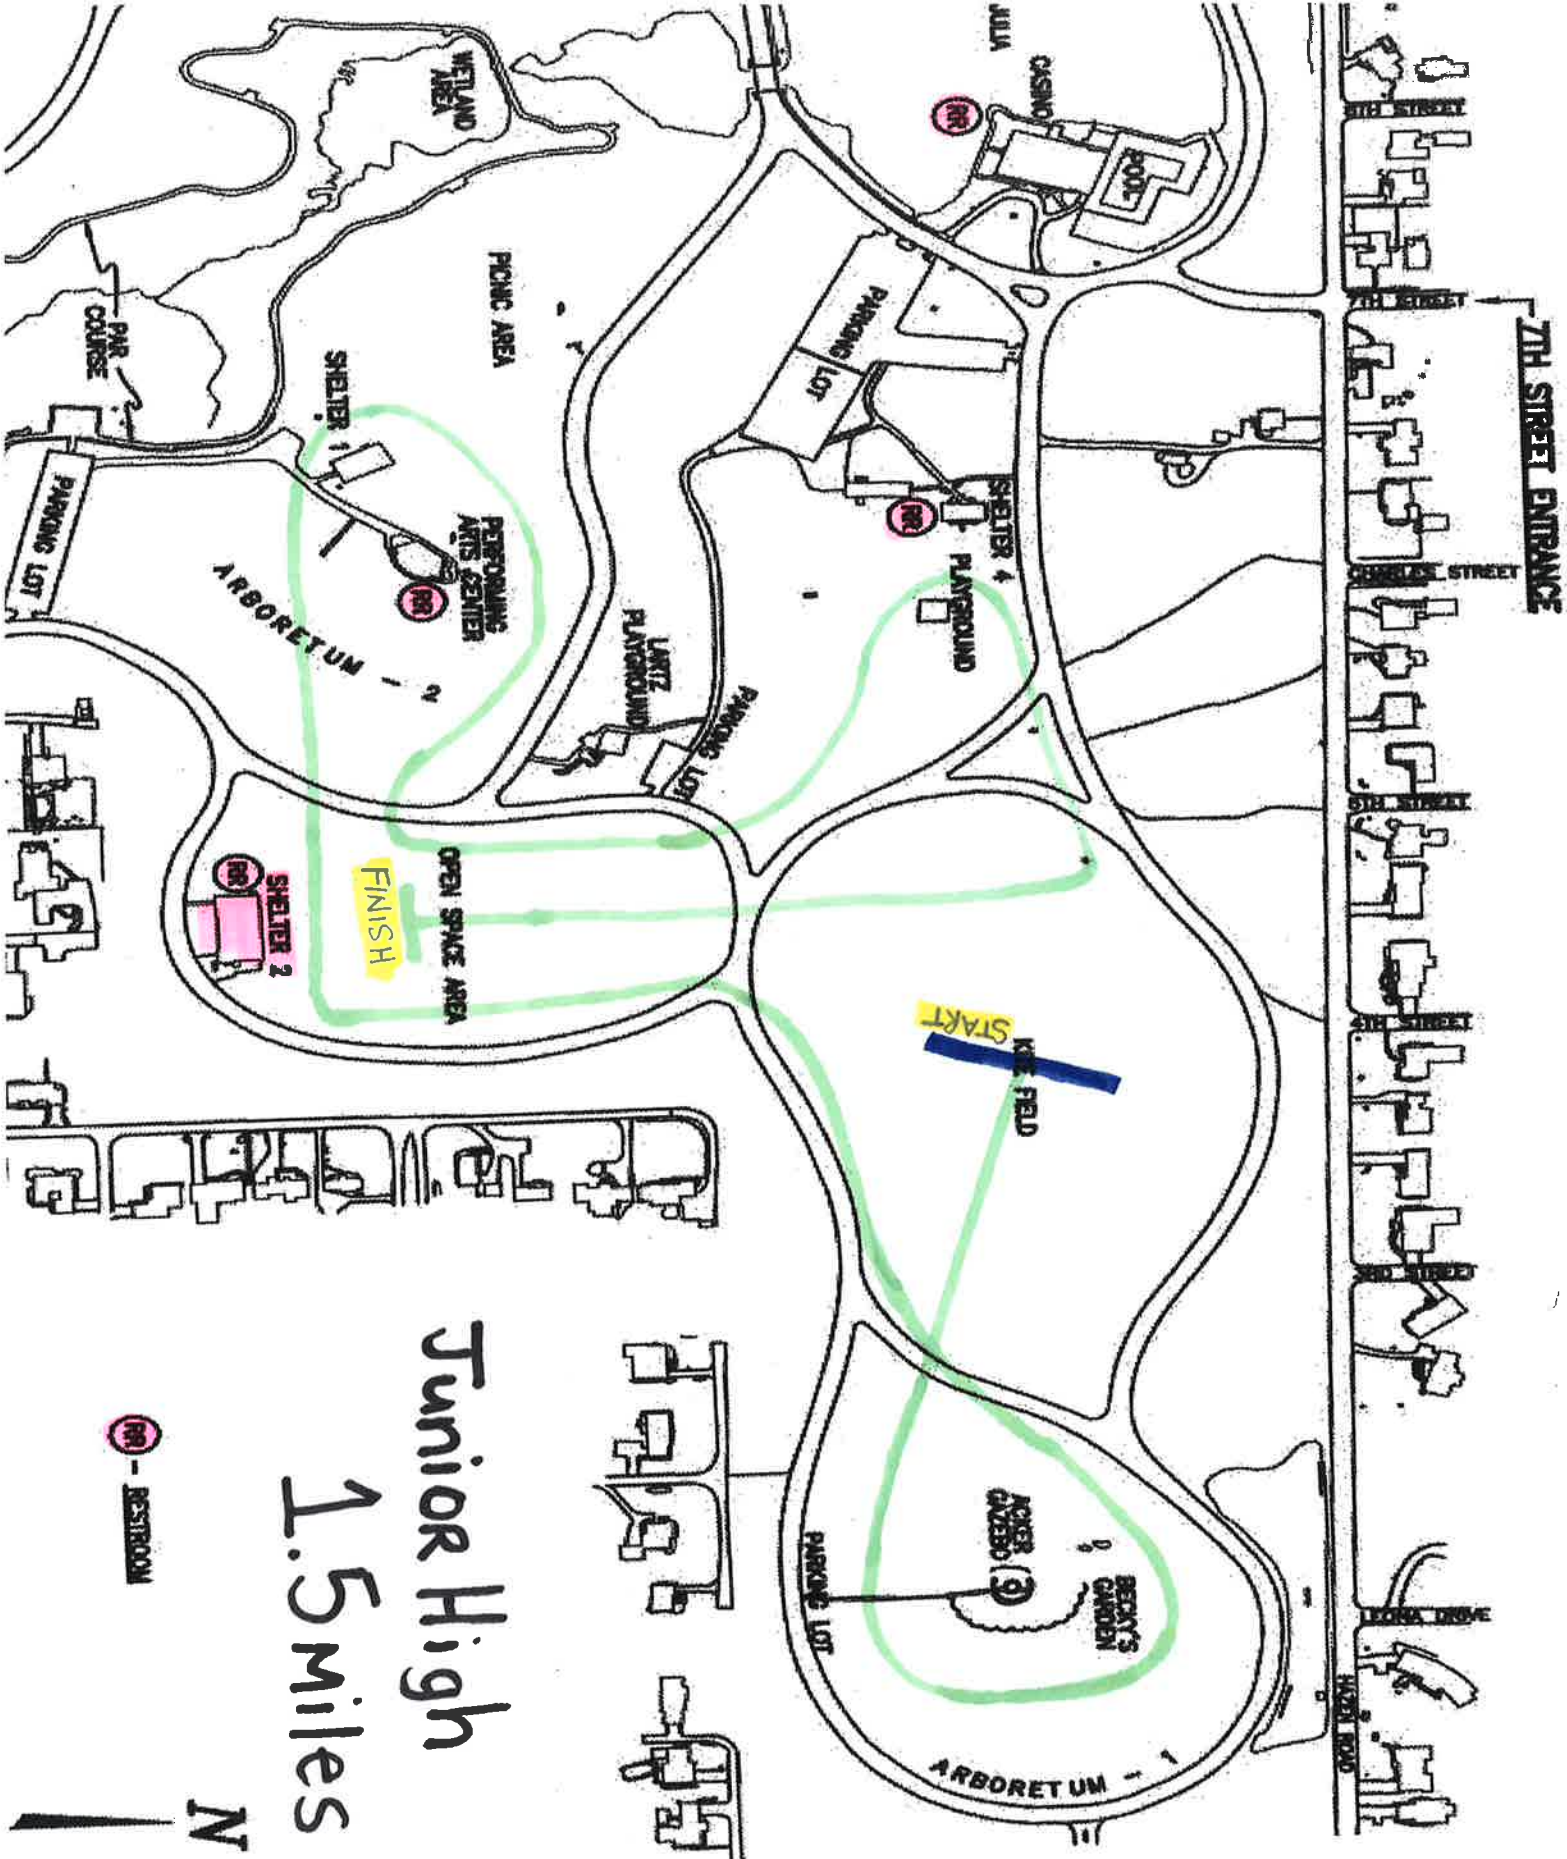

H. S.
 Bluedevil + Dio Course
 3.1 miles

RR - RESTROOM

N

Junior High

1.5 Miles

N

RR - RESTROOM

Elementary

1.0 mile

N

RR - RESTROOM