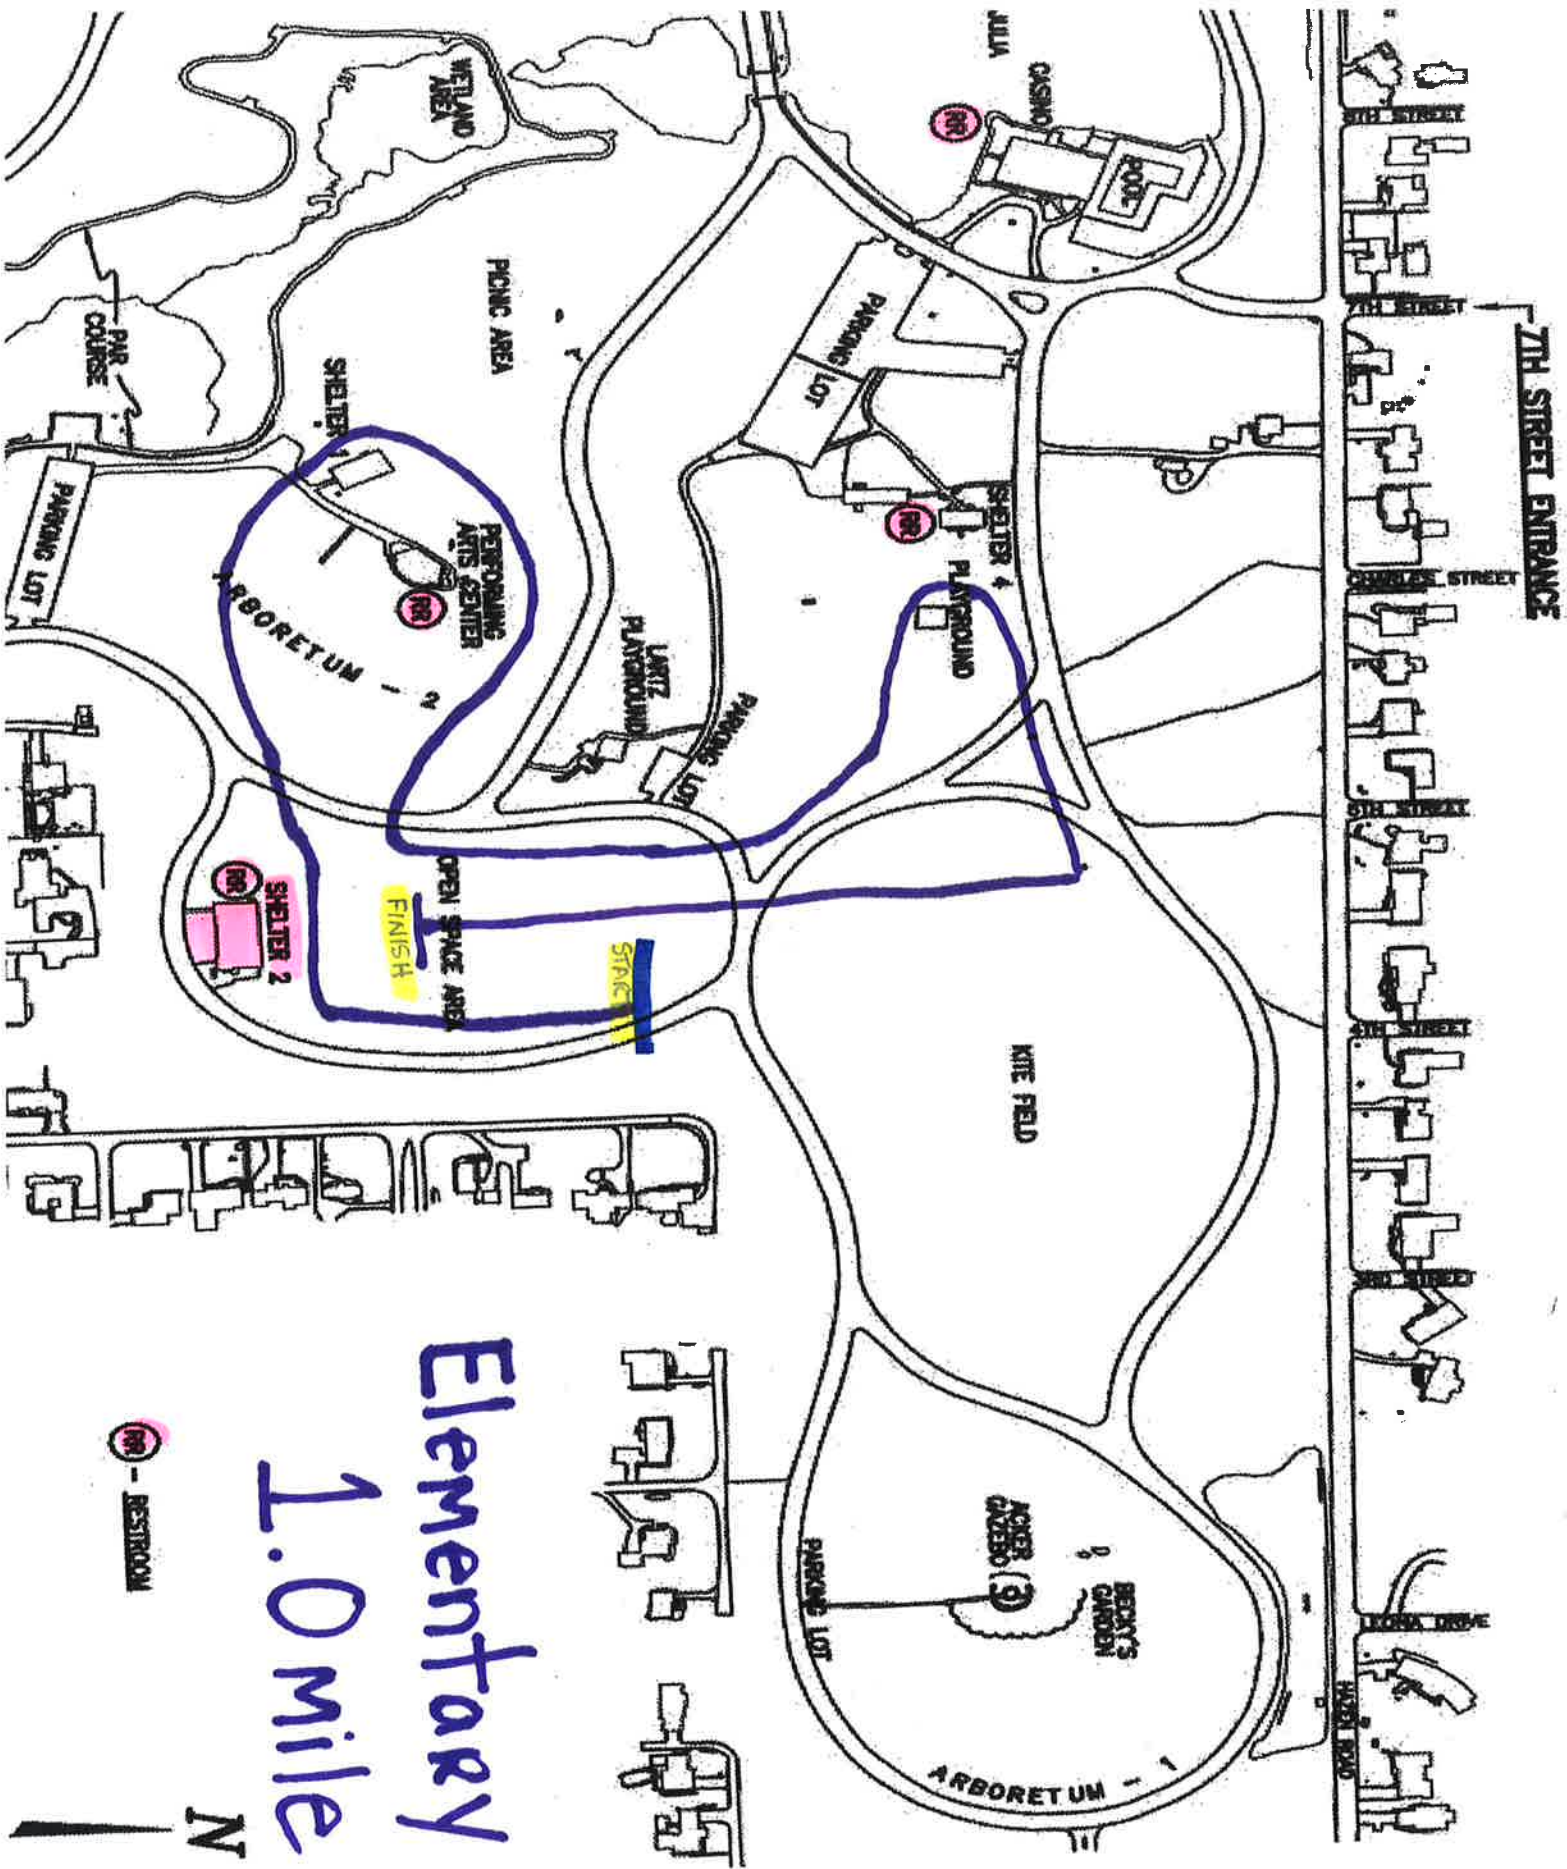

H. S.
 Bluedevil + Dio Course
 3.1 miles

RR - RESTROOM

N

Junior High

1.5 Miles

N

RR - RESTROOM

Elementary

1.0 mile

N

RR - RESTROOM